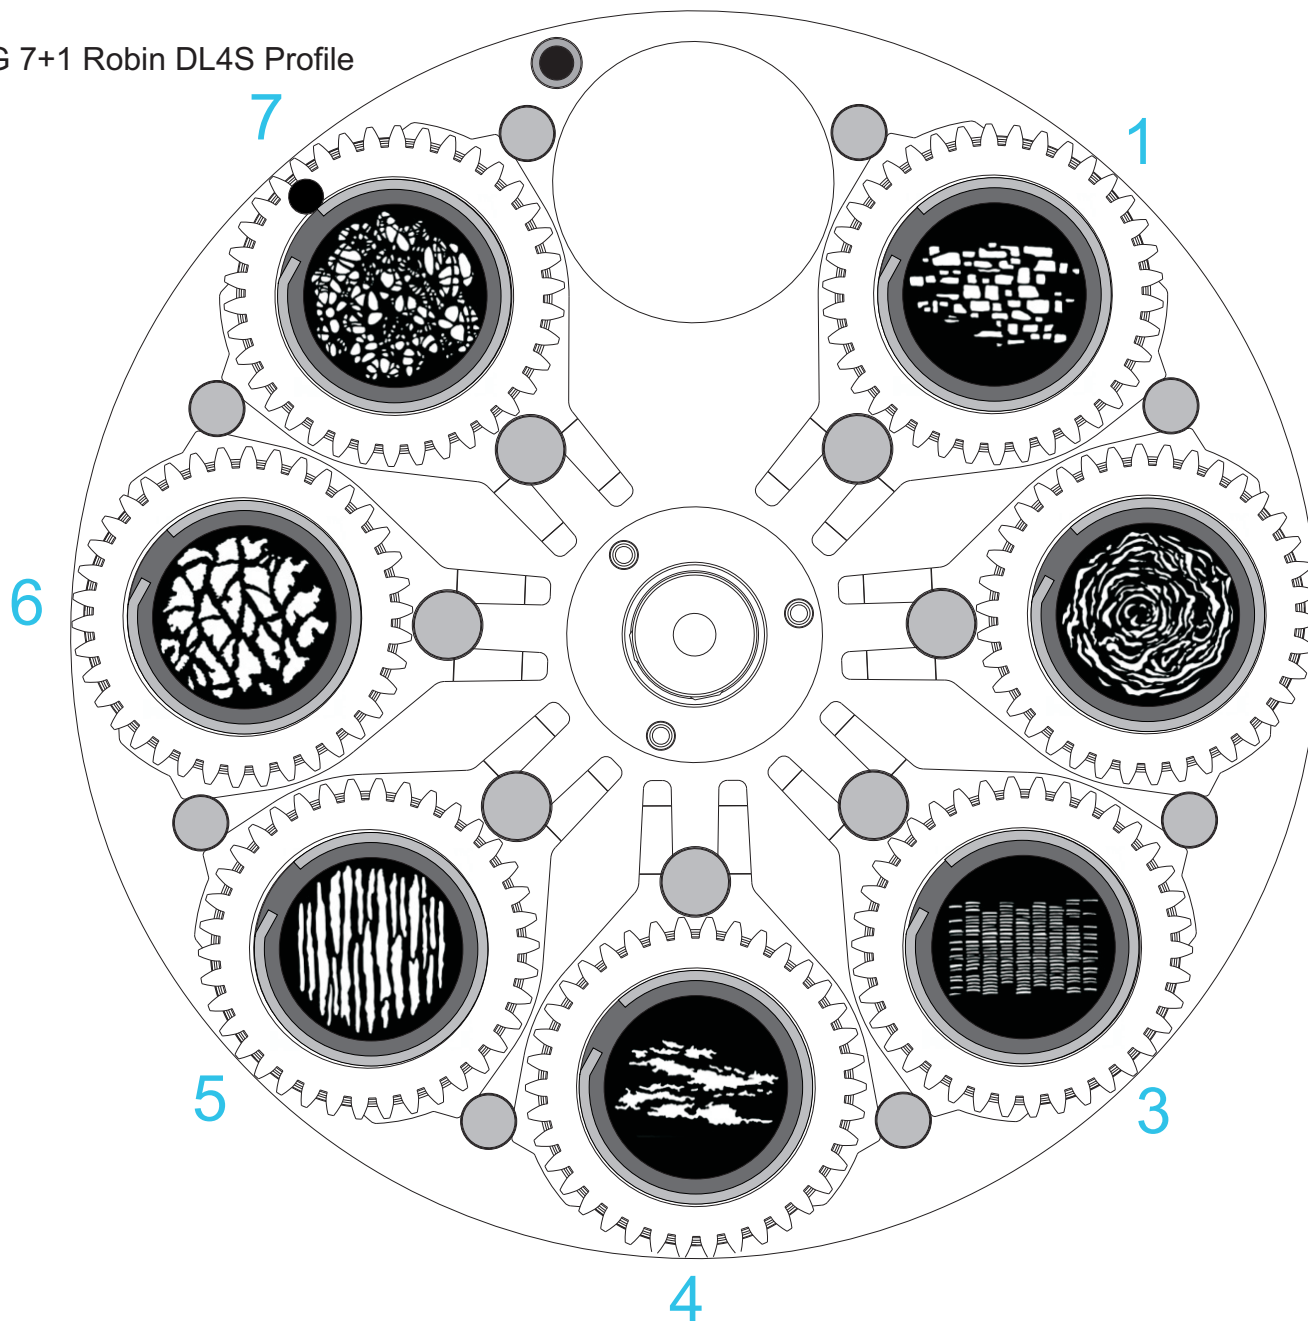

Ordering No. of assembled wheel:

99013704

RG 7+1 Robin DL4S Profile

Ordering No.:

1. 99013697 (gobo + gobo holder)
15010754 Stone Wall 2 (only gobo)
2. 99013698 (gobo + gobo holder)
15010753 Whirlpool 2 (only gobo)
3. 99013699 (gobo + gobo holder)
15010752 Basket Weave Shutters (only gobo)
4. 99013700 (gobo + gobo holder)
15010751 Status 3 (only gobo)
5. 99013701 (gobo + gobo holder)
15010750 Linear 7 (only gobo)
6. 99013702 (gobo + gobo holder)
15010749 Twigs (only gobo)
7. 99013703 (gobo + gobo holder)
15010748 Web (only gobo)