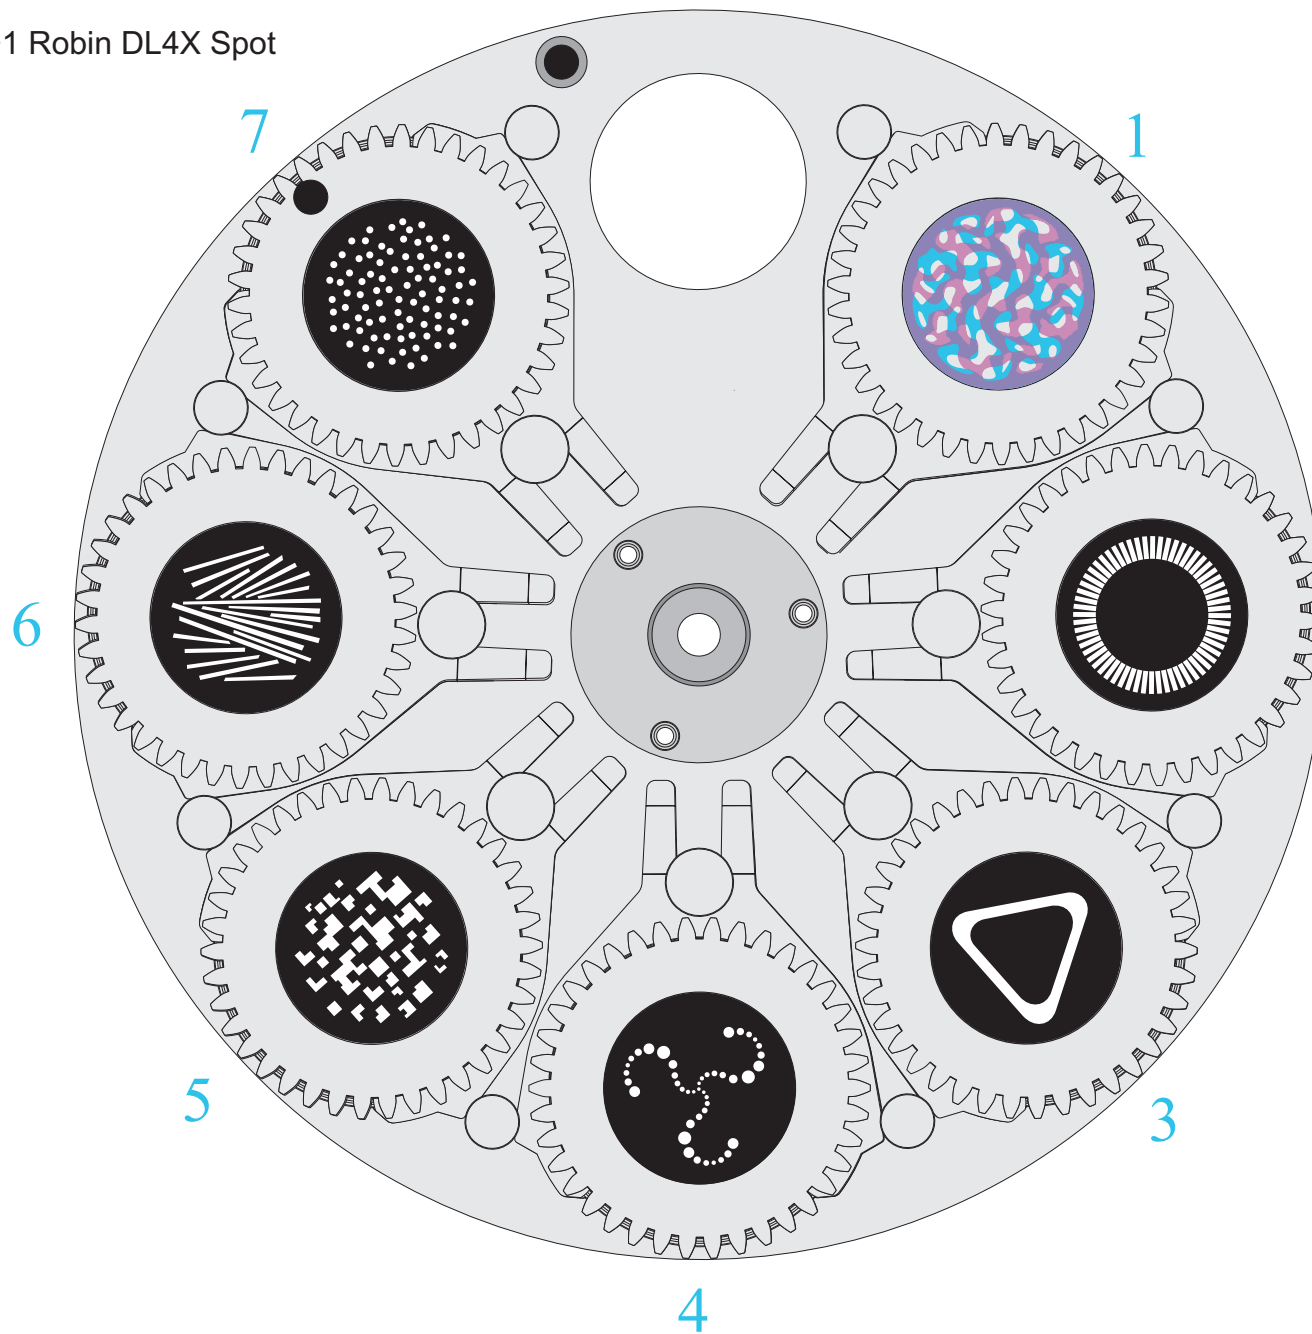

Ordering No. of assembled wheel:

99013453

RG 7+1 Robin DL4X Spot

Ordering No.:

1. 99013446 (gobo + gobo holder)
15030031 Dual Molecule (only gobo)
2. 99013447 (gobo + gobo holder)
15020265 Chicklets (only gobo)
3. 99013448 (gobo + gobo holder)
15020264 Triangle (only gobo)
4. 99013449 (gobo + gobo holder)
15020263 Bubble Triad (only gobo)
5. 99013450 (gobo + gobo holder)
15020262 Crossword Breakup (only gobo)
6. 99013451 (gobo + gobo holder)
15020261 Misdirection (only gobo)
7. 99013452 (gobo + gobo holder)
15020260 Dot Breakup (only gobo)