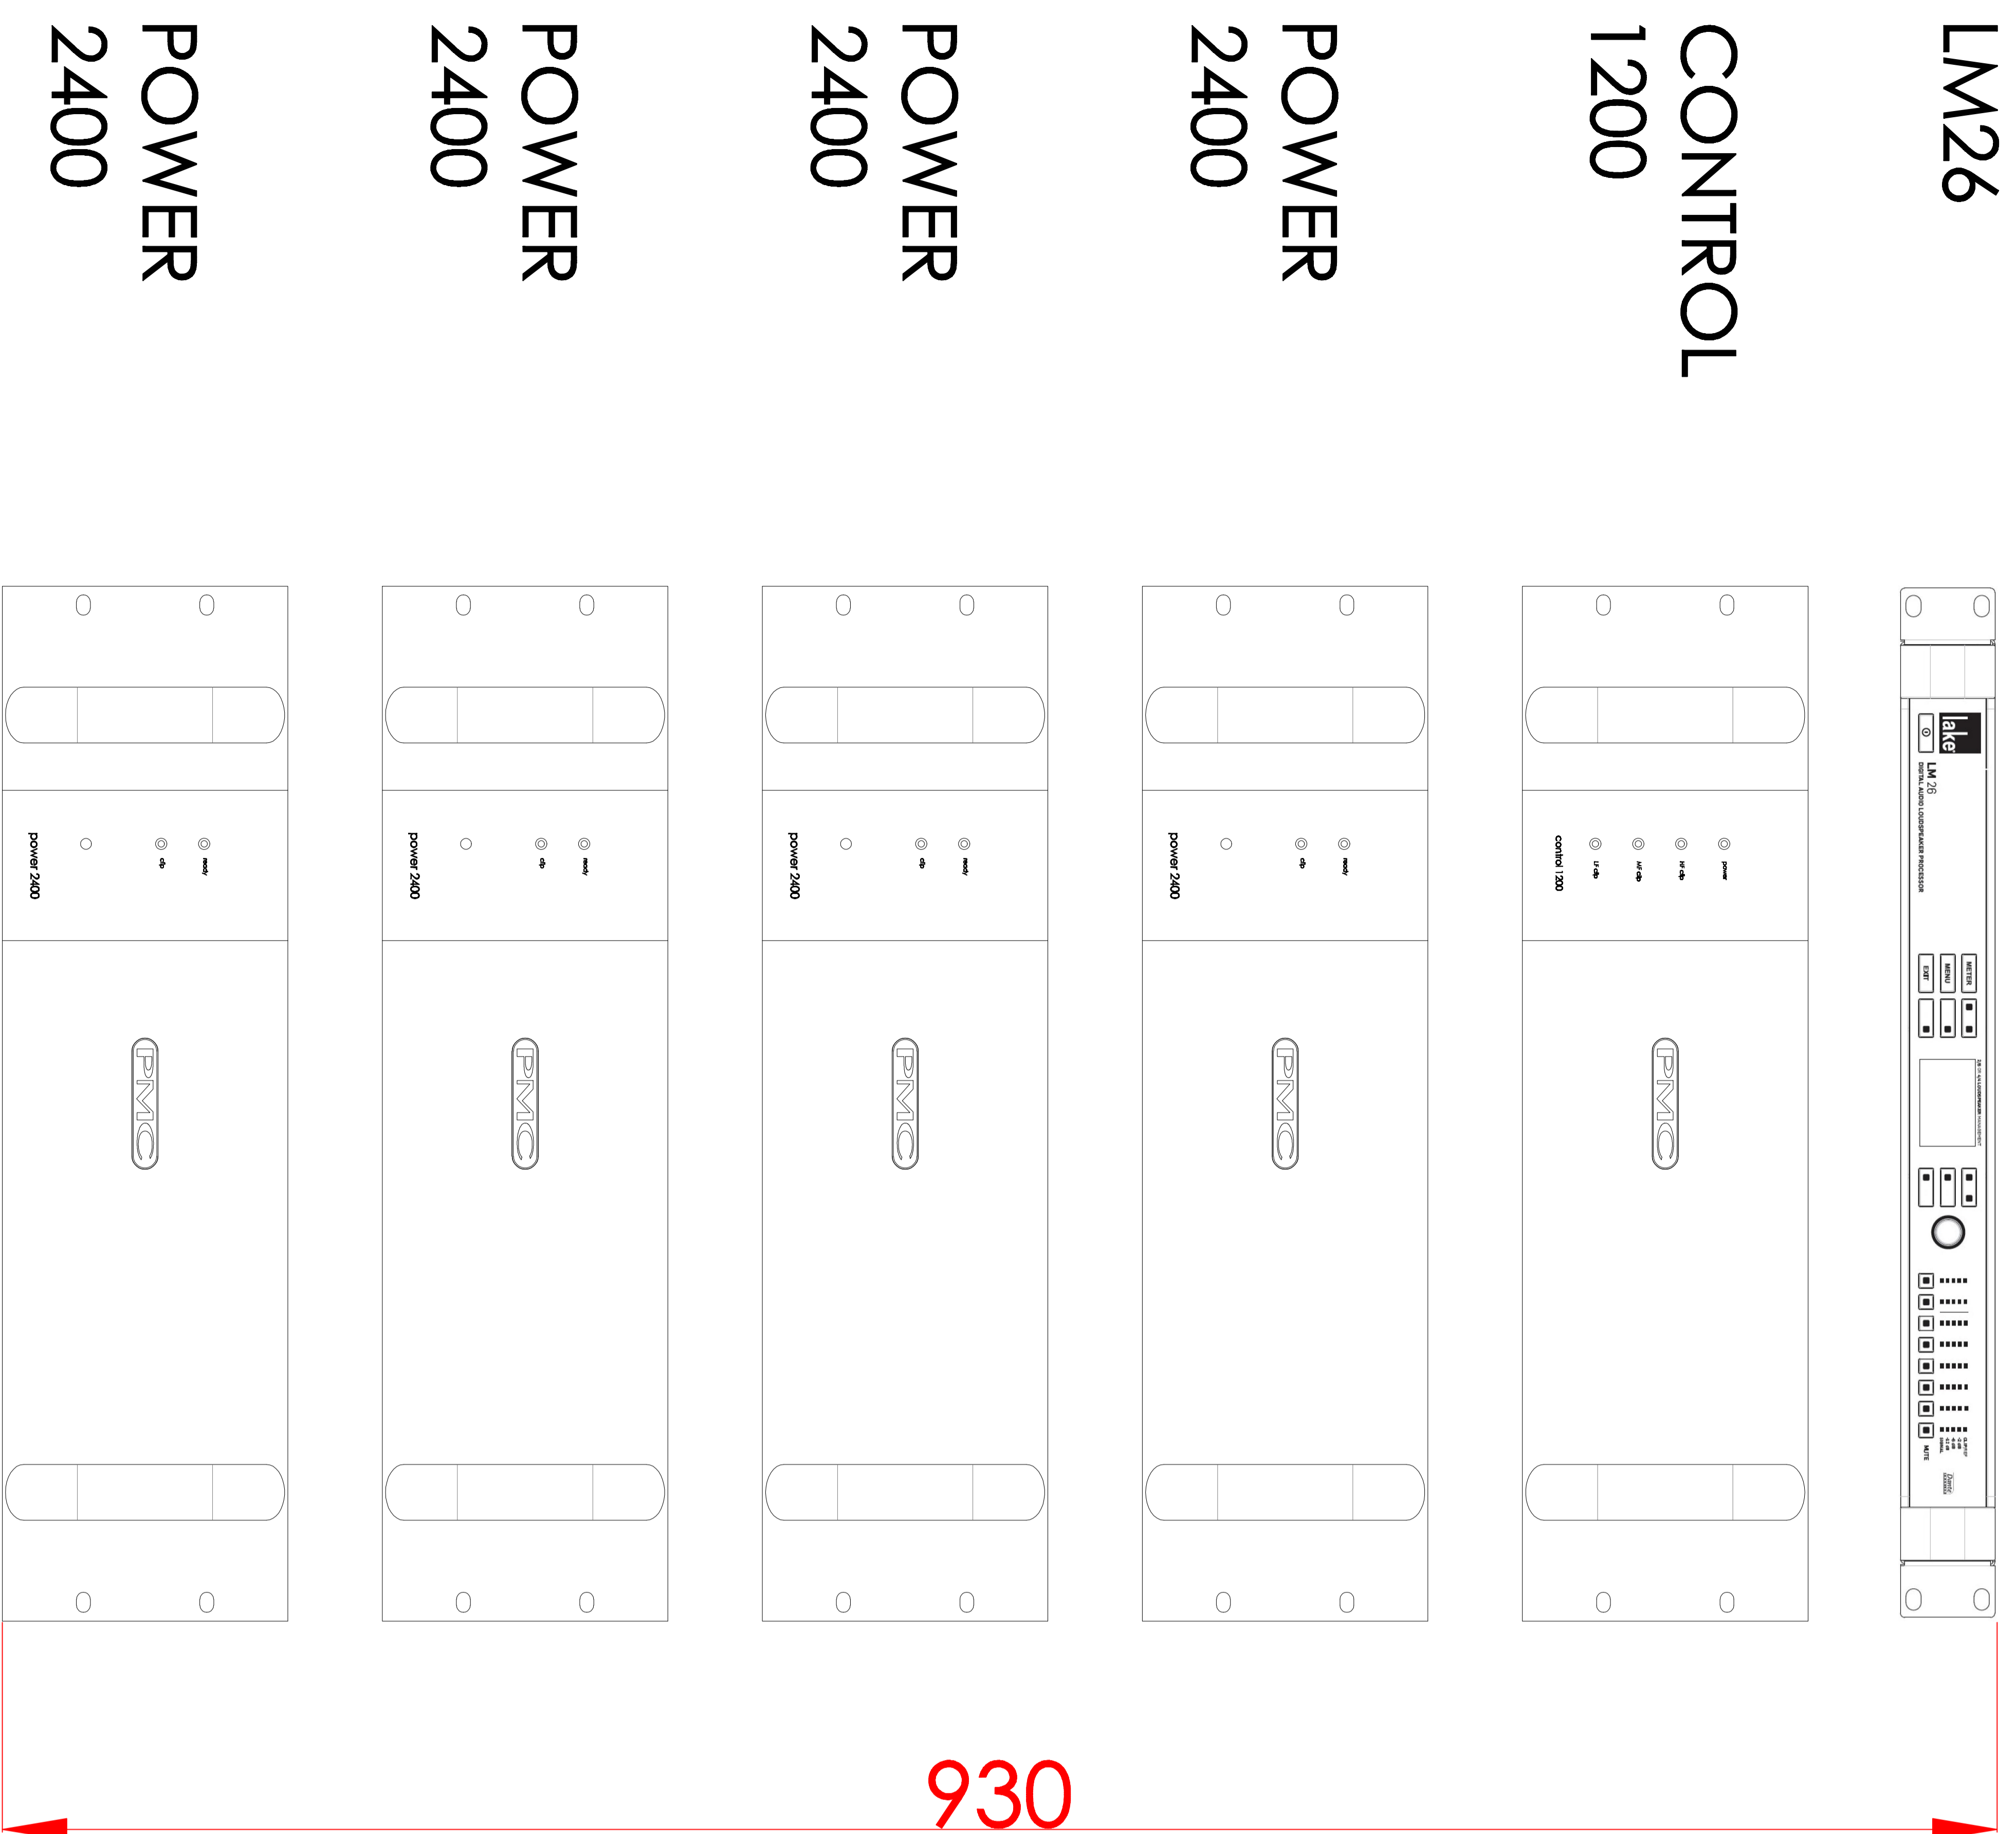

# Right Channel

## Front

## Rear

Depth is 450mm