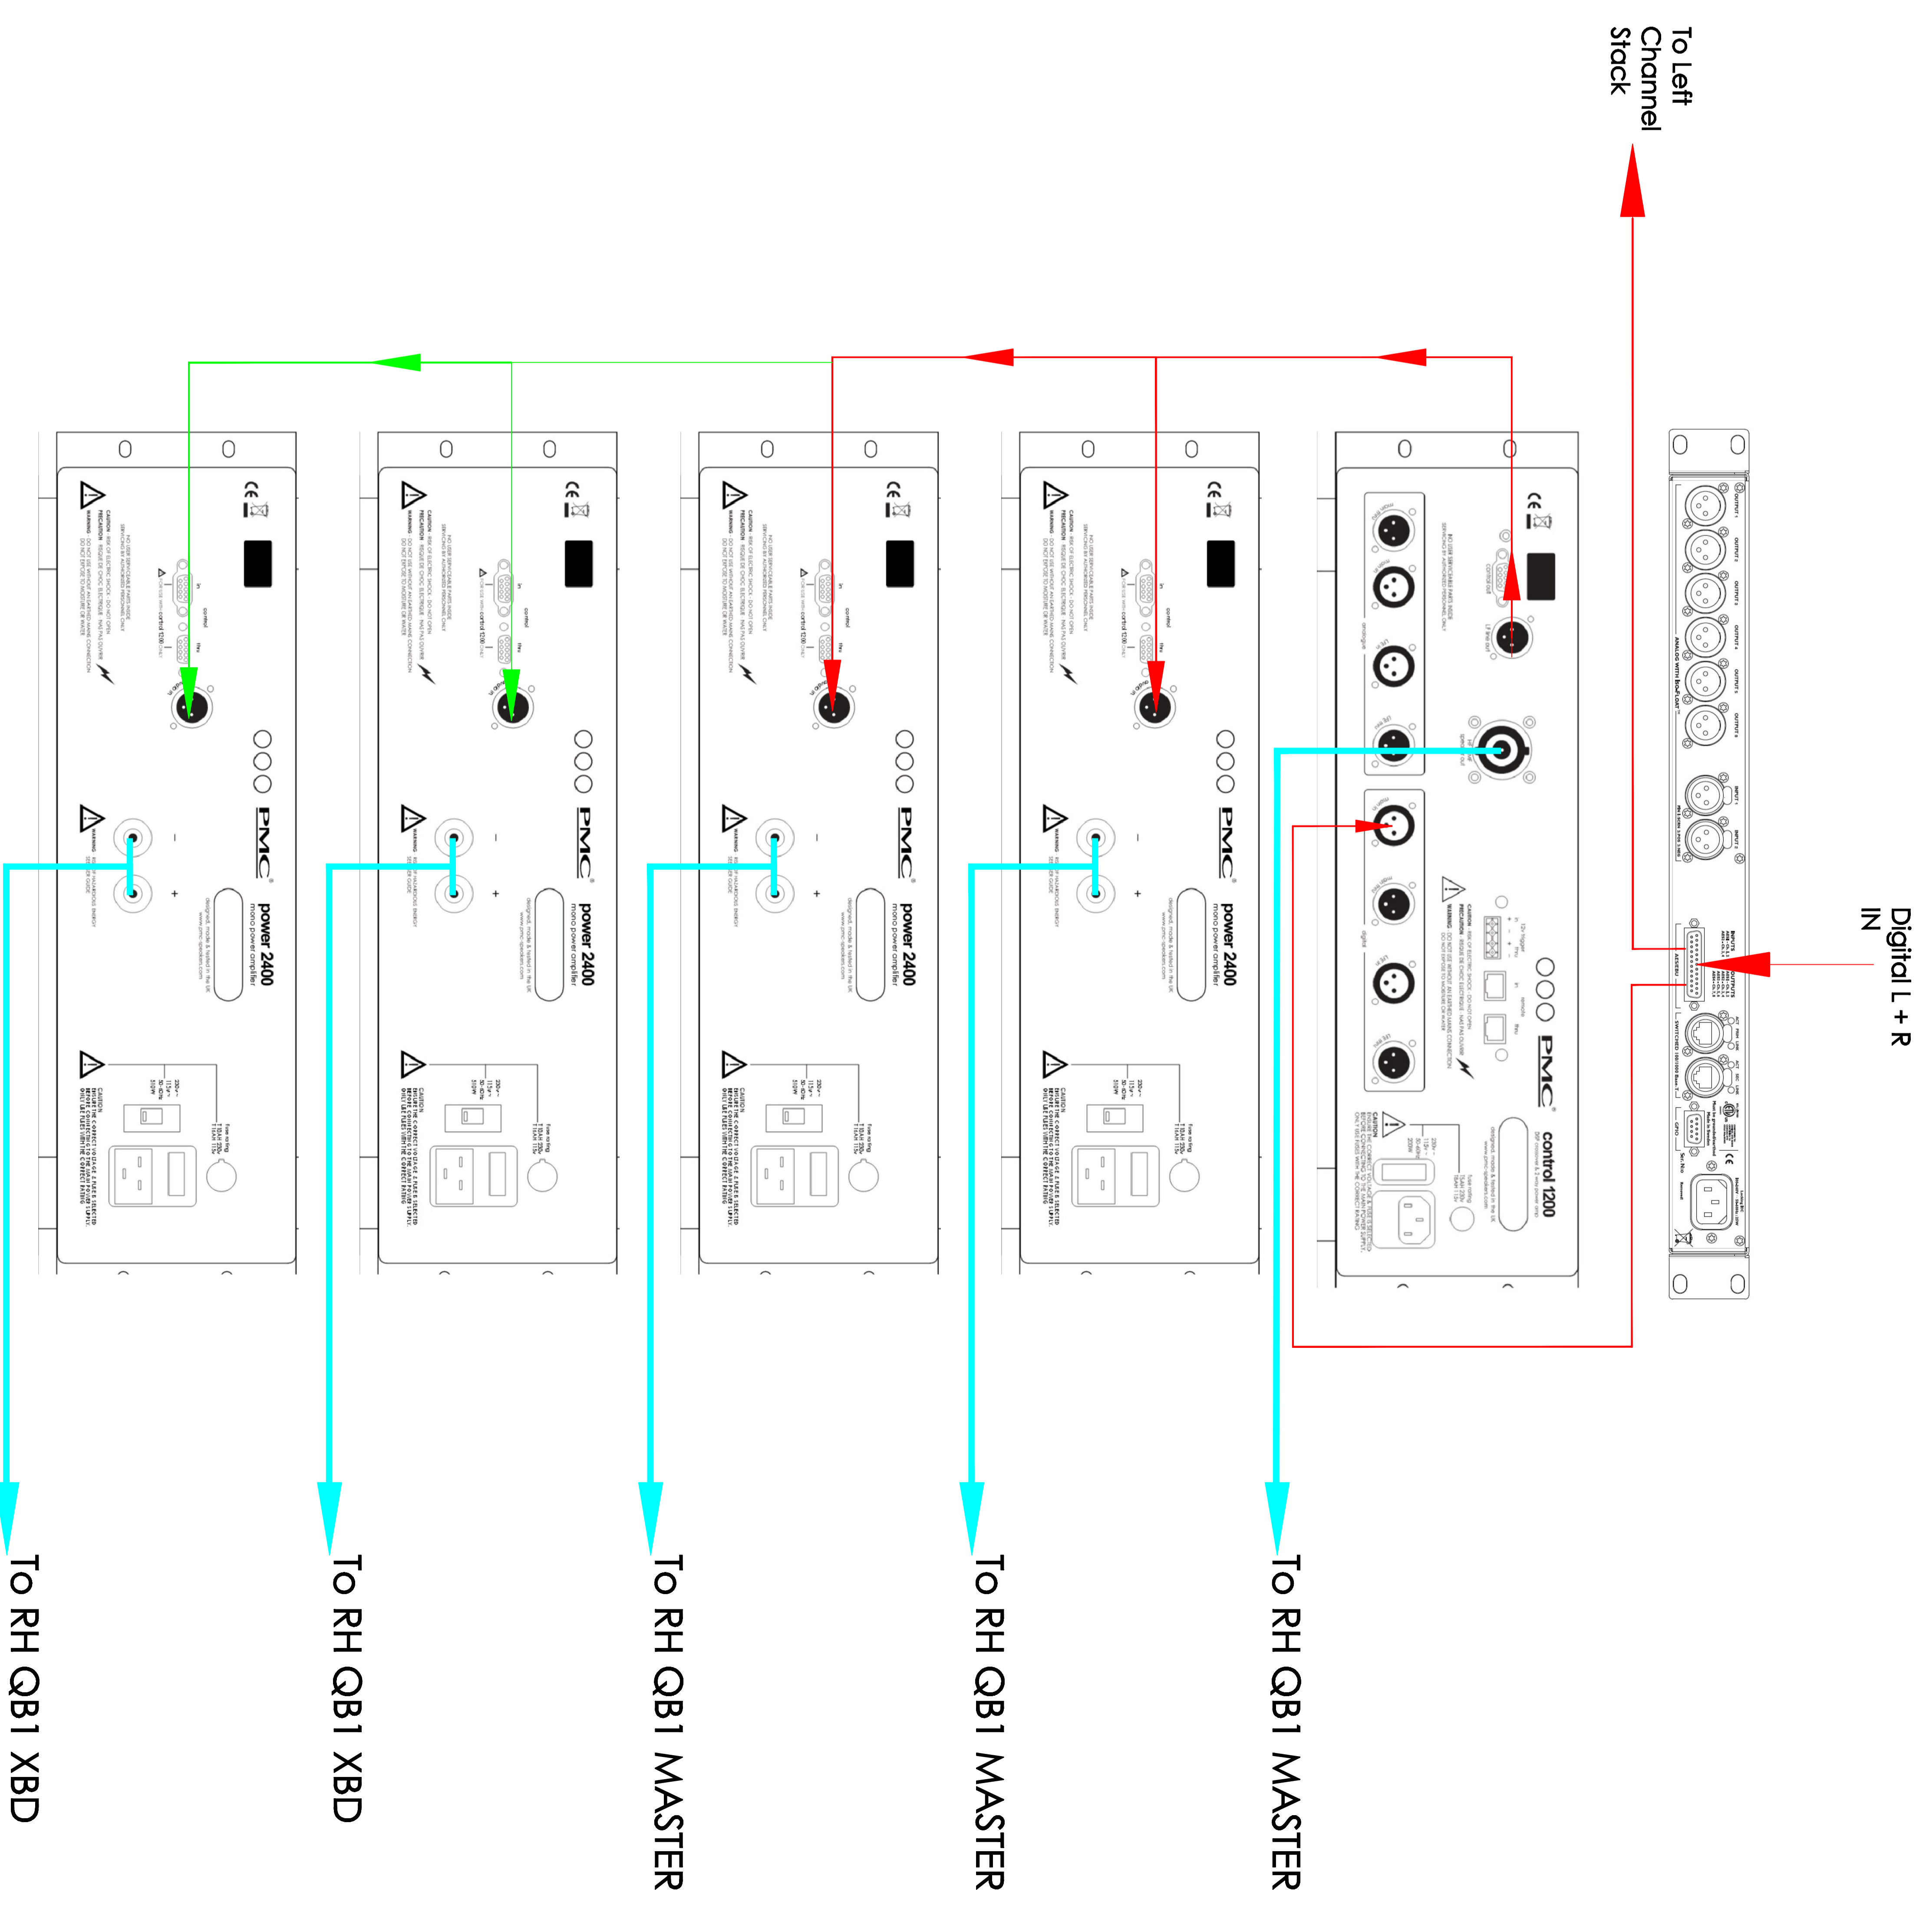

# Right Channel

## Front

## Rear

Depth is 450mm