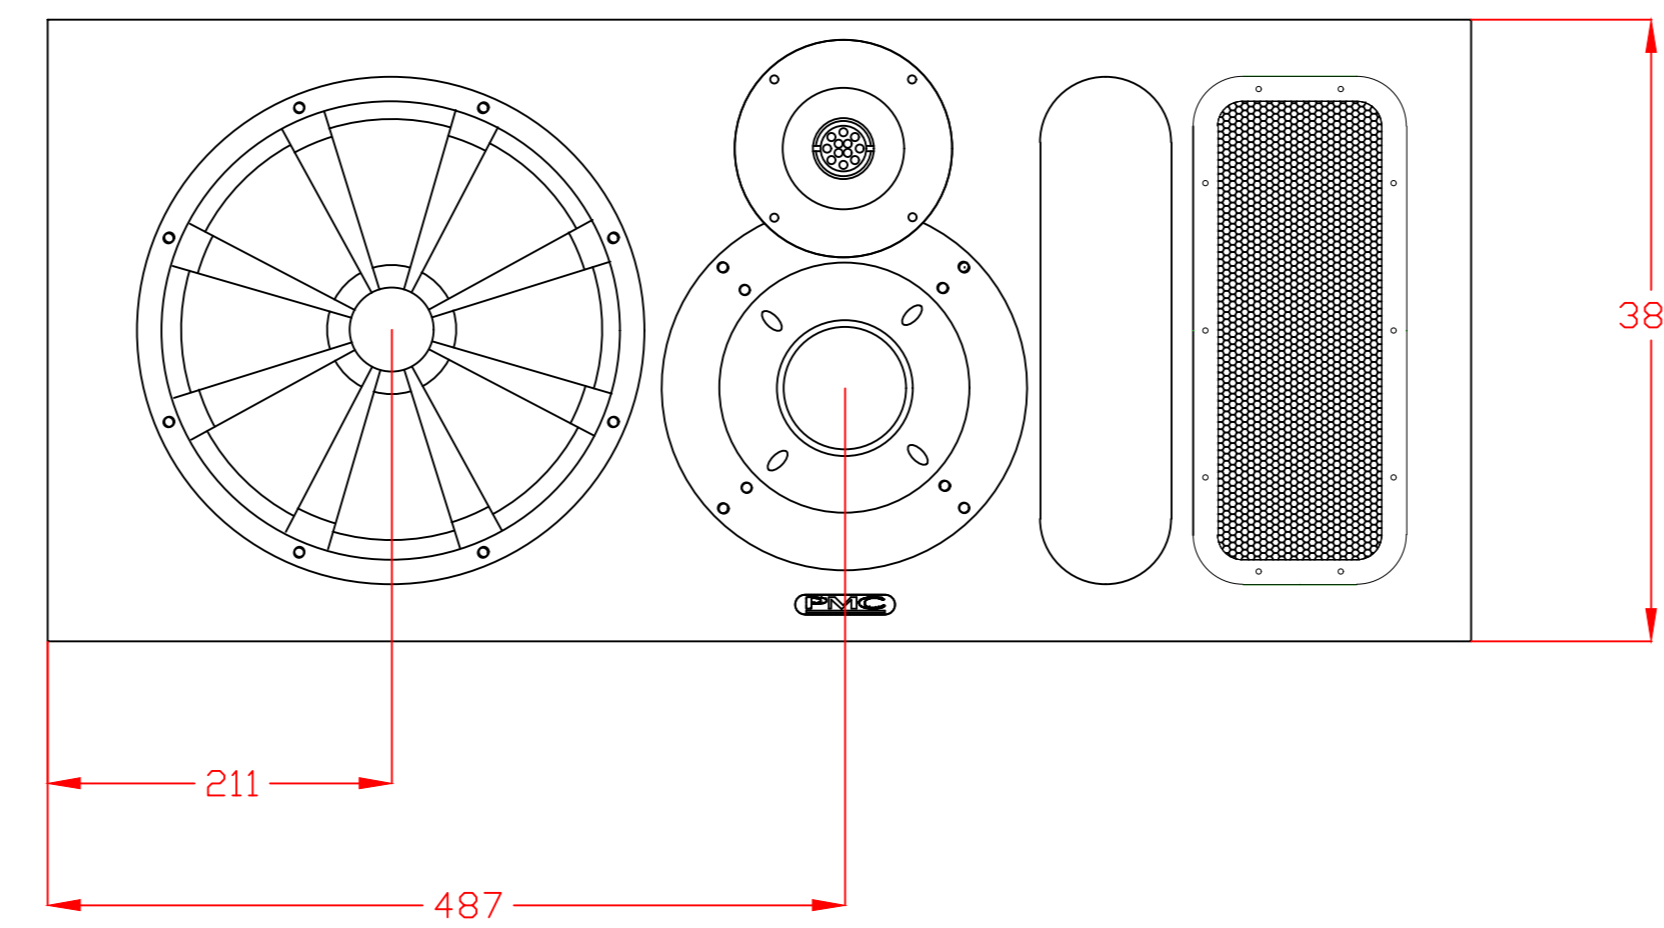

MB3S-A-HORIZ

ALL DIMENSIONS IN MILLIMETRES

THE PROFESSIONAL MONITOR COMPANY
 Holme Court
 Biggleswade, Bedfordshire SG18 9ST
 TEL: 01767 686300 FAX: 0870 4441044

ORIGINAL	DATE	INIT
APPROVED	30-03-17	AW
ISSUE 1		
ISSUE 2		
ISSUE 3		

PROJECT

TITLE	
MB3_HOR_DIMS	
DRAWING NO.	
SHEET	/